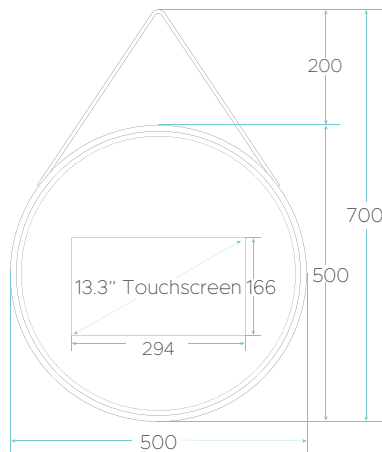

#### LCD

Model	IPS
Screen Size	13.3"
Color	16.7M
Brightness	500cd/m <sup>2</sup>
Resolution	1920 x 1080

## Smart Mirror Touchscreen 13.3" / 34cm

### DESIGN

Mirror	Vanishing (Magic) Mirror
Casing	Metal, Aluminium
Frame	Wood Optic
Size	Ø 500mm
Keyhole Mounting	Yes
VESA Mount	N/A